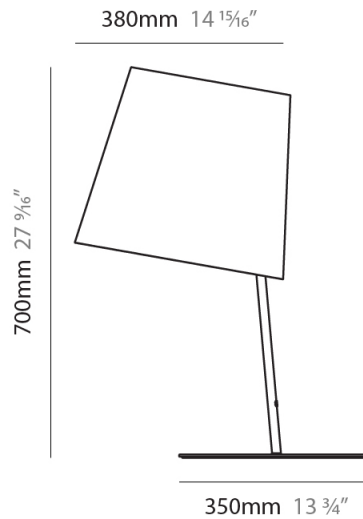

PROJECT	_____
TYPE	_____
SPECIFIER	_____
QUANTITY	_____
DATE	_____

EXCENTRICA PORTABLE

D54046- _____ - _____
base number   Finish   Finish
                         Options   Options

1. To build a product code in our configurator select the specify button on the base model # product page
2. To build a manual product code on this datasheet choose from the options listed below in blue font and add the suffix to the base model #

GENERAL

Series: Excentrica
Brand: Fambuena
Division: Design
Mounting Type: Portable
Mounting Location: Table
Subcategory: Table

PHYSICAL

Shape: Cylinder
Diameter (mm): 380
Diameter (in): 14 ¹⁵/₁₆
Height (mm): 700
Height (in): 27 ⁹/₁₆
Light Distribution: Direct
Diffuser: Cotton Shade
Fixture Finish: [BRA / PWT](#)
Holder Finish: [BLM / WHM](#)
Fixture Material: [Metal / Marble](#)
Upon Request: Bolt Down

ELECTRICAL

Number of Lamps: 1
Lamp Type: LED Retrofit
Lamp Shape: A19
Bulb Included: Bulb Not Included
Max. Wattage Per Lamp (W): 7
Lamp Base: E26
Input Voltage (V): 120
Upon Request: 277Vac / GU24

LED

OPTICAL

RATINGS AND CERTIFICATIONS

Certified By: Certified for North American Standards
IP rating: IP20